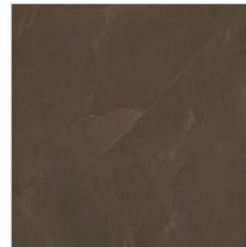

BigTechSLAB

An Advanced-Era Over Porcelain Slabs

[Marble series]

Armani Brown

Size

1200x1200mm

Lustrous Finish

9 mm Thickness

Faces - 6

Face E