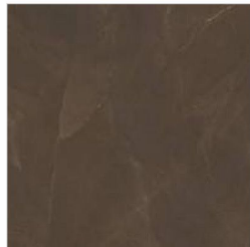

BigTechSLAB

An Advanced-Era Over Porcelain Slabs

[Marble series]

Armani Brown

Size

1200x1200mm

Lustrous Finish

9 mm Thickness

Faces - 6

Face C