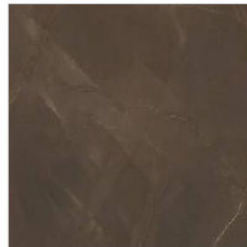

BigTechSLAB

An Advanced-Era Over Porcelain Slabs

[Marble series]

Armani Brown

Size

1200x1200mm

Lustrous Finish

9 mm Thickness

Faces - 6

Face D