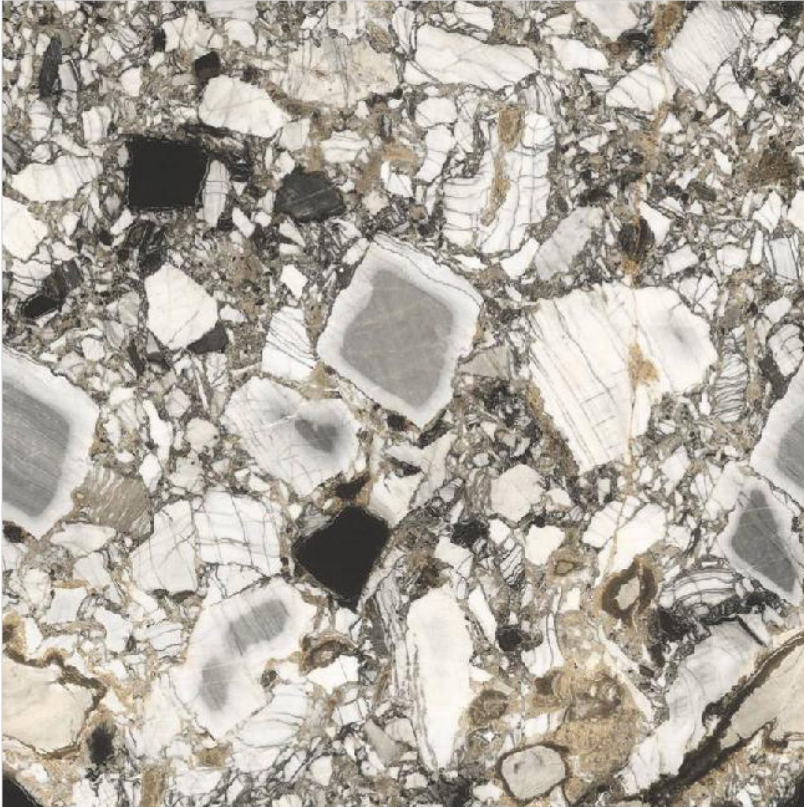

Face C

Face D

BigTechSLAB

An Advanced-Era Over Porcelain Slabs

[Marble series]

White Santorini

Size

1600x1600mm