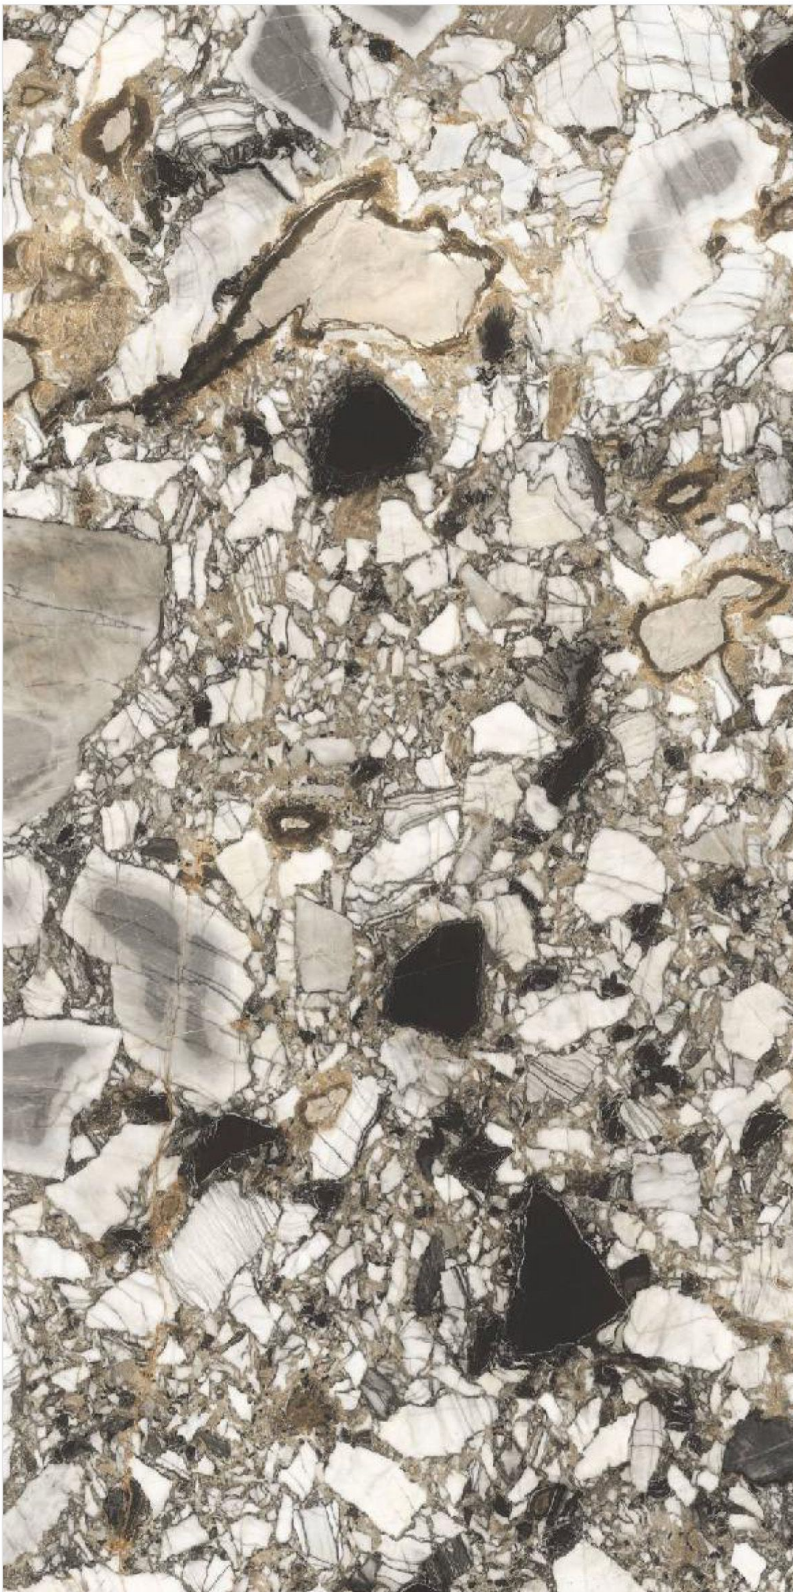

White Santorini

Face A